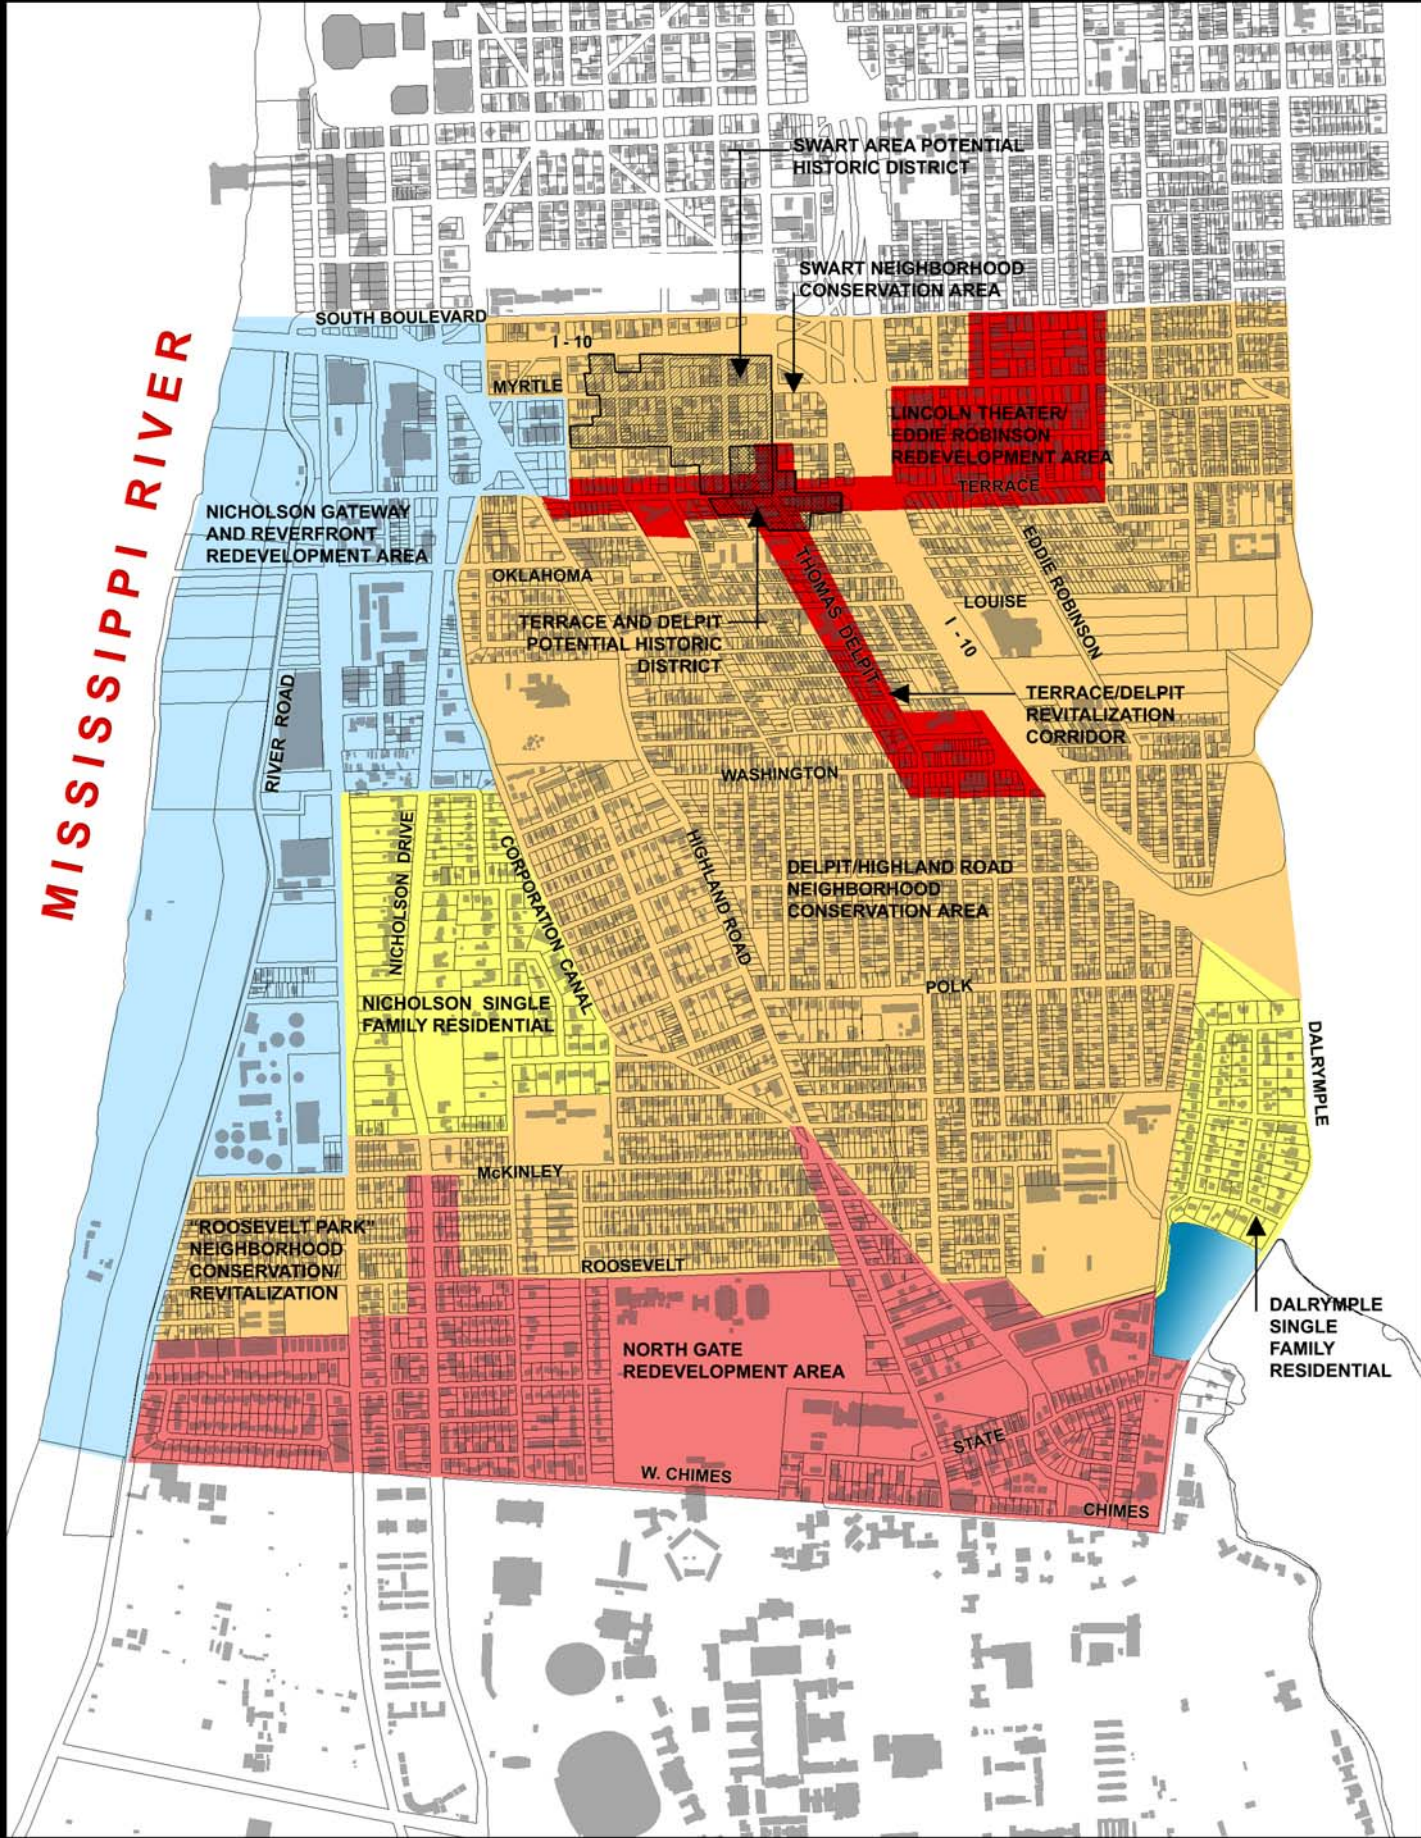

MISSISSIPPI RIVER

**NEIGHBORHOOD CHARACTER DISTRICTS
OLD SOUTH BATON ROUGE**

RKG Associates, Inc. - EDSA, Inc. - APD, Inc. - Henry Moore Building Communities - Rev. Jennifer Jones-Bridgett - SSA Consultants, Inc.